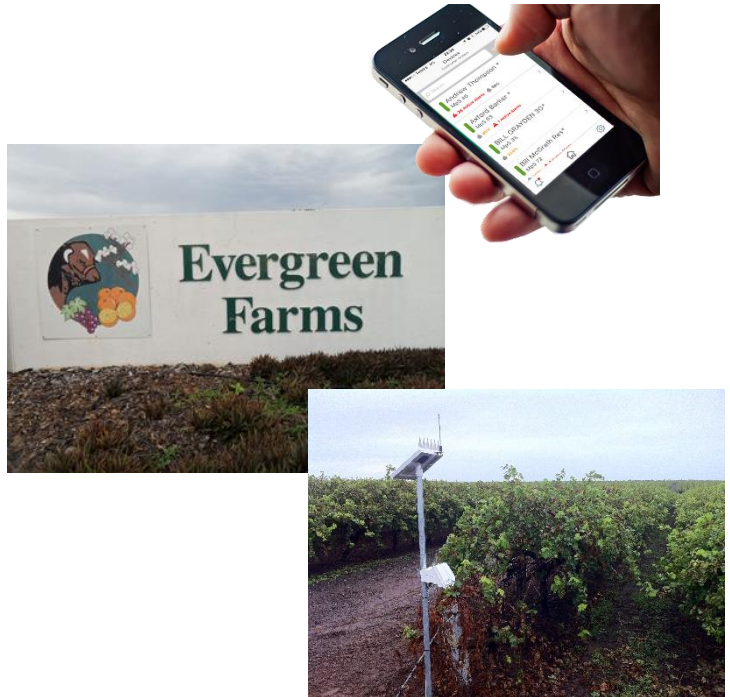

**PROJECT DESCRIPTION**

**Evergreen Farms**

Emerald, Queensland

Located just outside of and described as one of Australia's largest horticultural operations, Evergreen Farms is a major supplier of Menindee Seedless, Flame Seedless and Crimson Seedless table grapes to several wholesale agents that supply supermarkets including Coles, Woolworths, ALDI and IGA, as well as fresh food markets in all capital cities.

The irrigation management project for Evergreen Farms, Queensland is a customised total site control solution designed by Aquamonix to suite the site-specific requirements of our client.

Aquamonix was commissioned by Evergreen Farms to provide a centralised irrigation control solution to wirelessly control the 112 solenoid valves used to irrigate grape crops across 5,077ha.

**PROJECT FEATURES**

- Supply, install, test and commission
- 77 x Remote Irrigation Controller
- 433Mhz Licence Free Spread Spectrum Mesh Radio Network
- Monitoring and Control of 3 Pump Stations using Rainman Pump Control Systems
- CitectSCADA customised mimics
- Real time trending and data monitoring.
- Remote control from Smart Phone
- Solar Powered Solutions